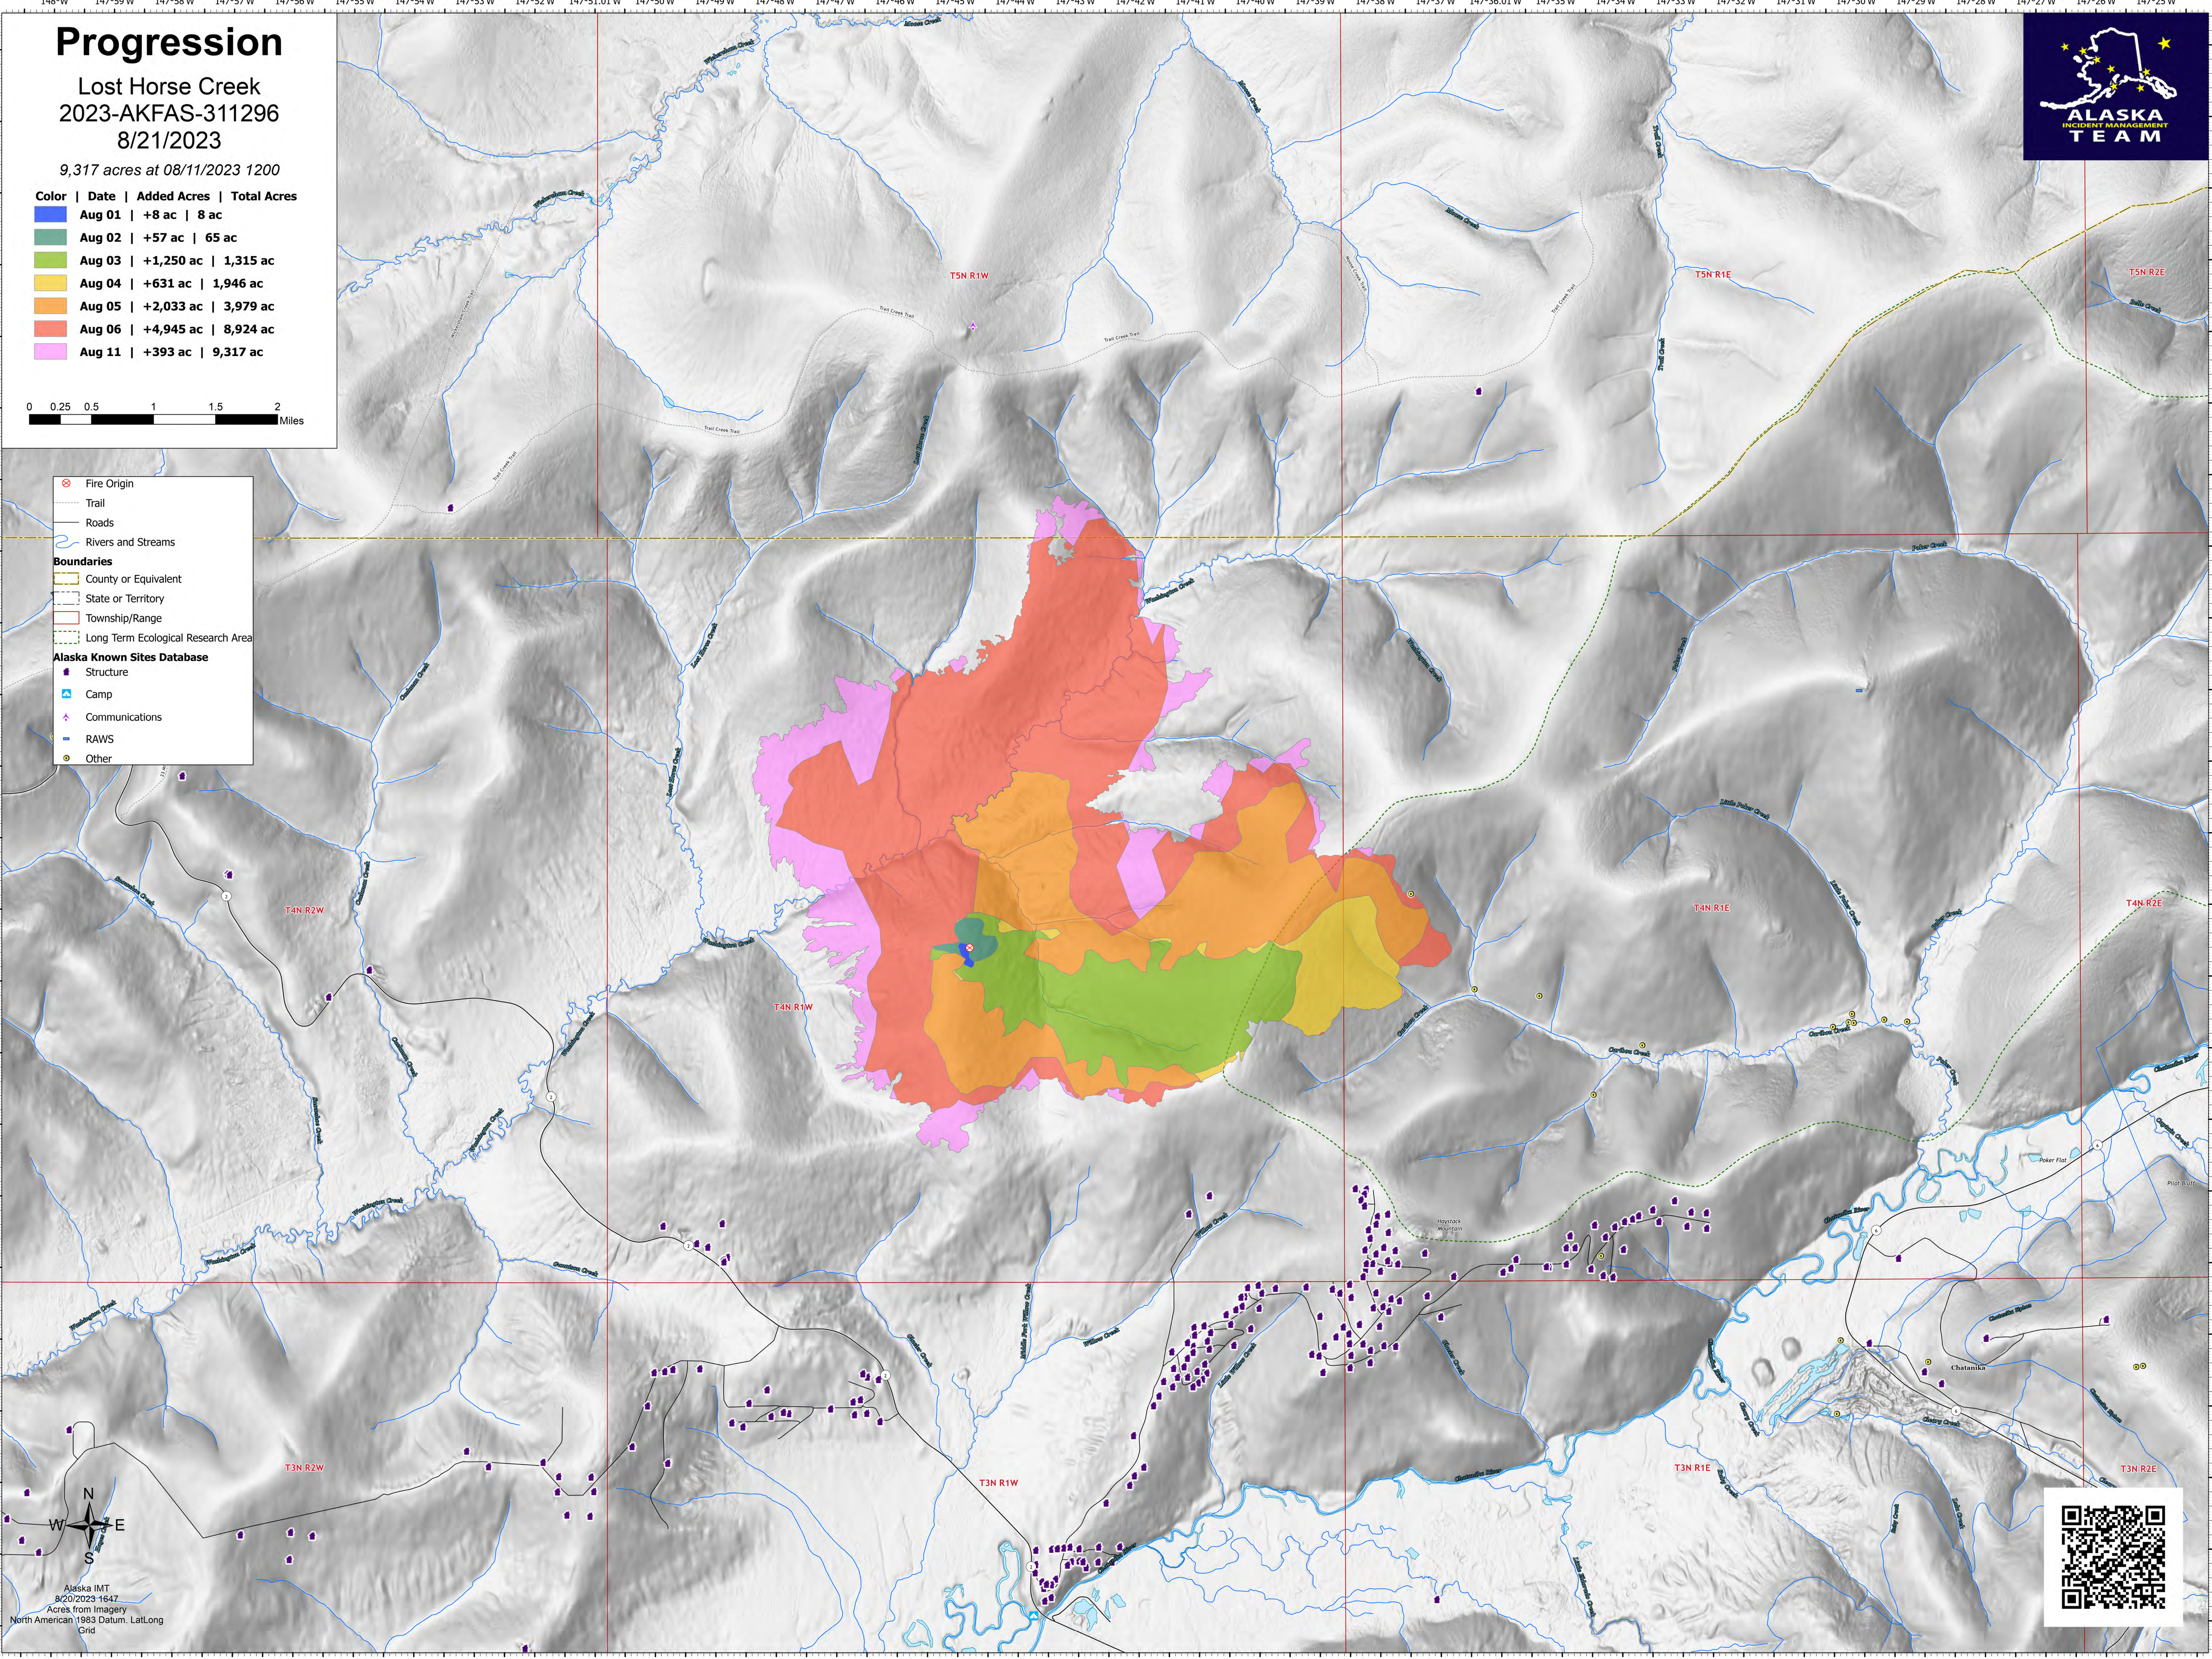

Progression

Lost Horse Creek
2023-AKFAS-311296
8/21/2023

9,317 acres at 08/11/2023 1200

Color	Date	Added Acres	Total Acres
Blue	Aug 01	+8 ac	8 ac
Green	Aug 02	+57 ac	65 ac
Light Green	Aug 03	+1,250 ac	1,315 ac
Yellow	Aug 04	+631 ac	1,946 ac
Orange	Aug 05	+2,033 ac	3,979 ac
Red	Aug 06	+4,945 ac	8,924 ac
Pink	Aug 11	+393 ac	9,317 ac

- Fire Origin
- Trail
- Roads
- Rivers and Streams
- Boundaries**
- County or Equivalent
- State or Territory
- Township/Range
- Long Term Ecological Research Area
- Alaska Known Sites Database**
- Structure
- Camp
- Communications
- RAWS
- Other

Alaska IMT
8/20/2023 1647
Acres from Imagery
North American 1983 Datum, Lat,Long
Grid